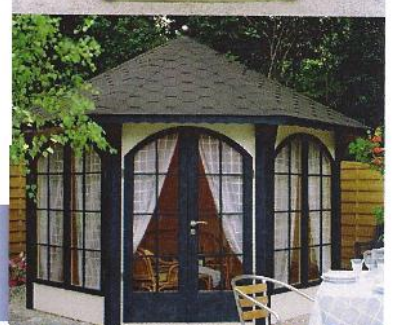

LUGANO

3.5m diameter, 45mm red pine
Fully Double Glazed
£5,995
Also available in 4.0m @ **£7,395**