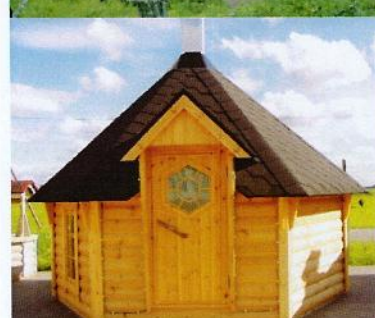

**RIMINI**

Gazebo  
3.26m diameter, 45mm red pine  
**£4,195**

**TURIN (Oval shaped)**

3.41m x 3.0m, 45mm red pine  
Fully Double Glazed  
**£5,695**

**TOSCANA**

Gazebo  
3.8m diameter, 45mm red pine  
**£4,645**

**17sq m COMBI SAUNA**

45mm red pine, fully double glazed  
Complete building with all accessories  
**£10,995**

**VENEZIA**

Gazebo  
4.35m diameter, 45mm red pine  
Fully Double Glazed  
**£5,995**

**9sq m SAUNA**