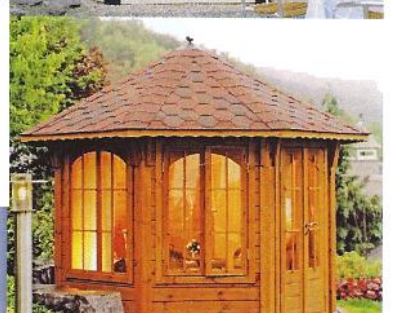

MILANO

3.26m diameter, 45mm red pine
Fully Double glazed
£4,995