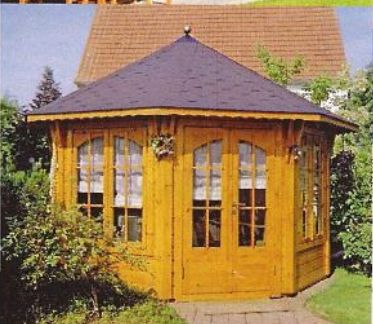

12sq m VICTORIA

45mm red pine, double glazed
Complete building with all accessories **£8,295**
Complete building + granite grill **£9,895**